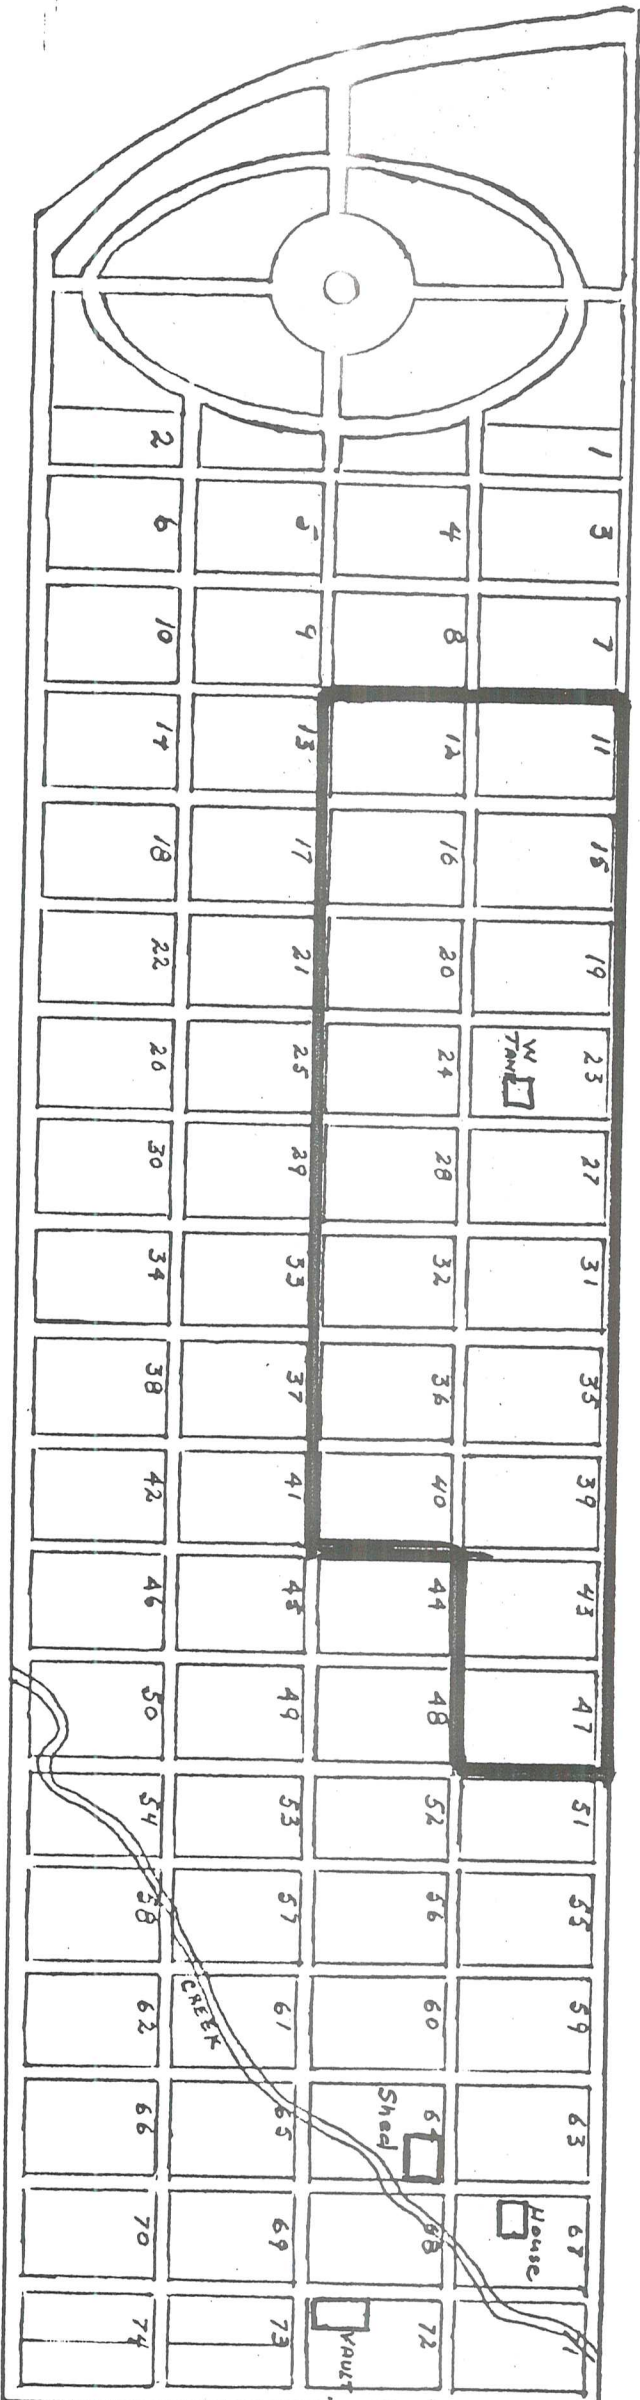

GANNANOQUE CEMETERY

TRAVELLED ROAD #32 Hwy.

NORTH →

N

Blocks 110' x 132' 6"

Roads 16' wide

lots - 10' x 10'

30 lots per Block

paths - 2' 6"

SCALE 1" = 200'